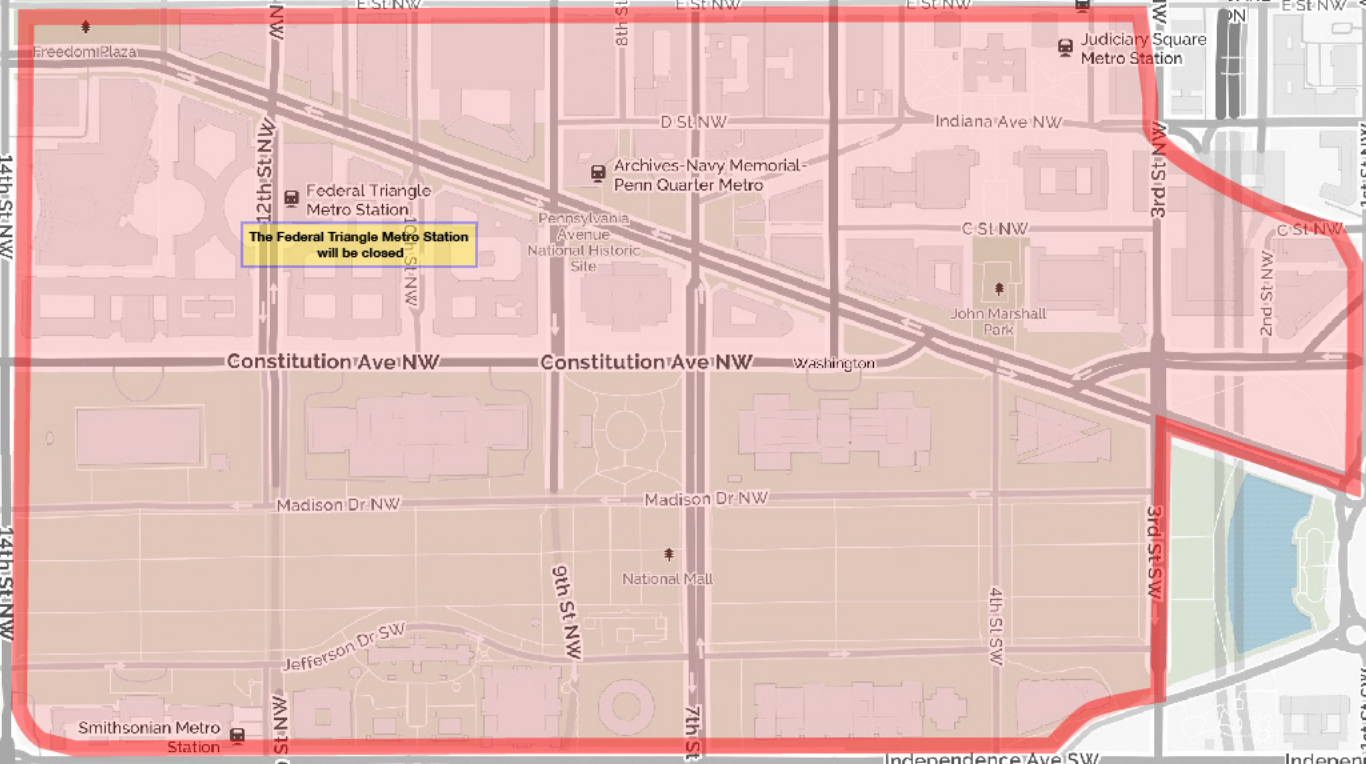

MARCH FOR OUR LIVES STREET CLOSURES MARCH 24, 2018

The Federal Triangle Metro Station will be closed.

EFFECTIVE AT 3:00AM UNTIL APPROX. 6:00PM

President's Park (White House)

The Ellipse

Washington Monument

100 m
500 ft